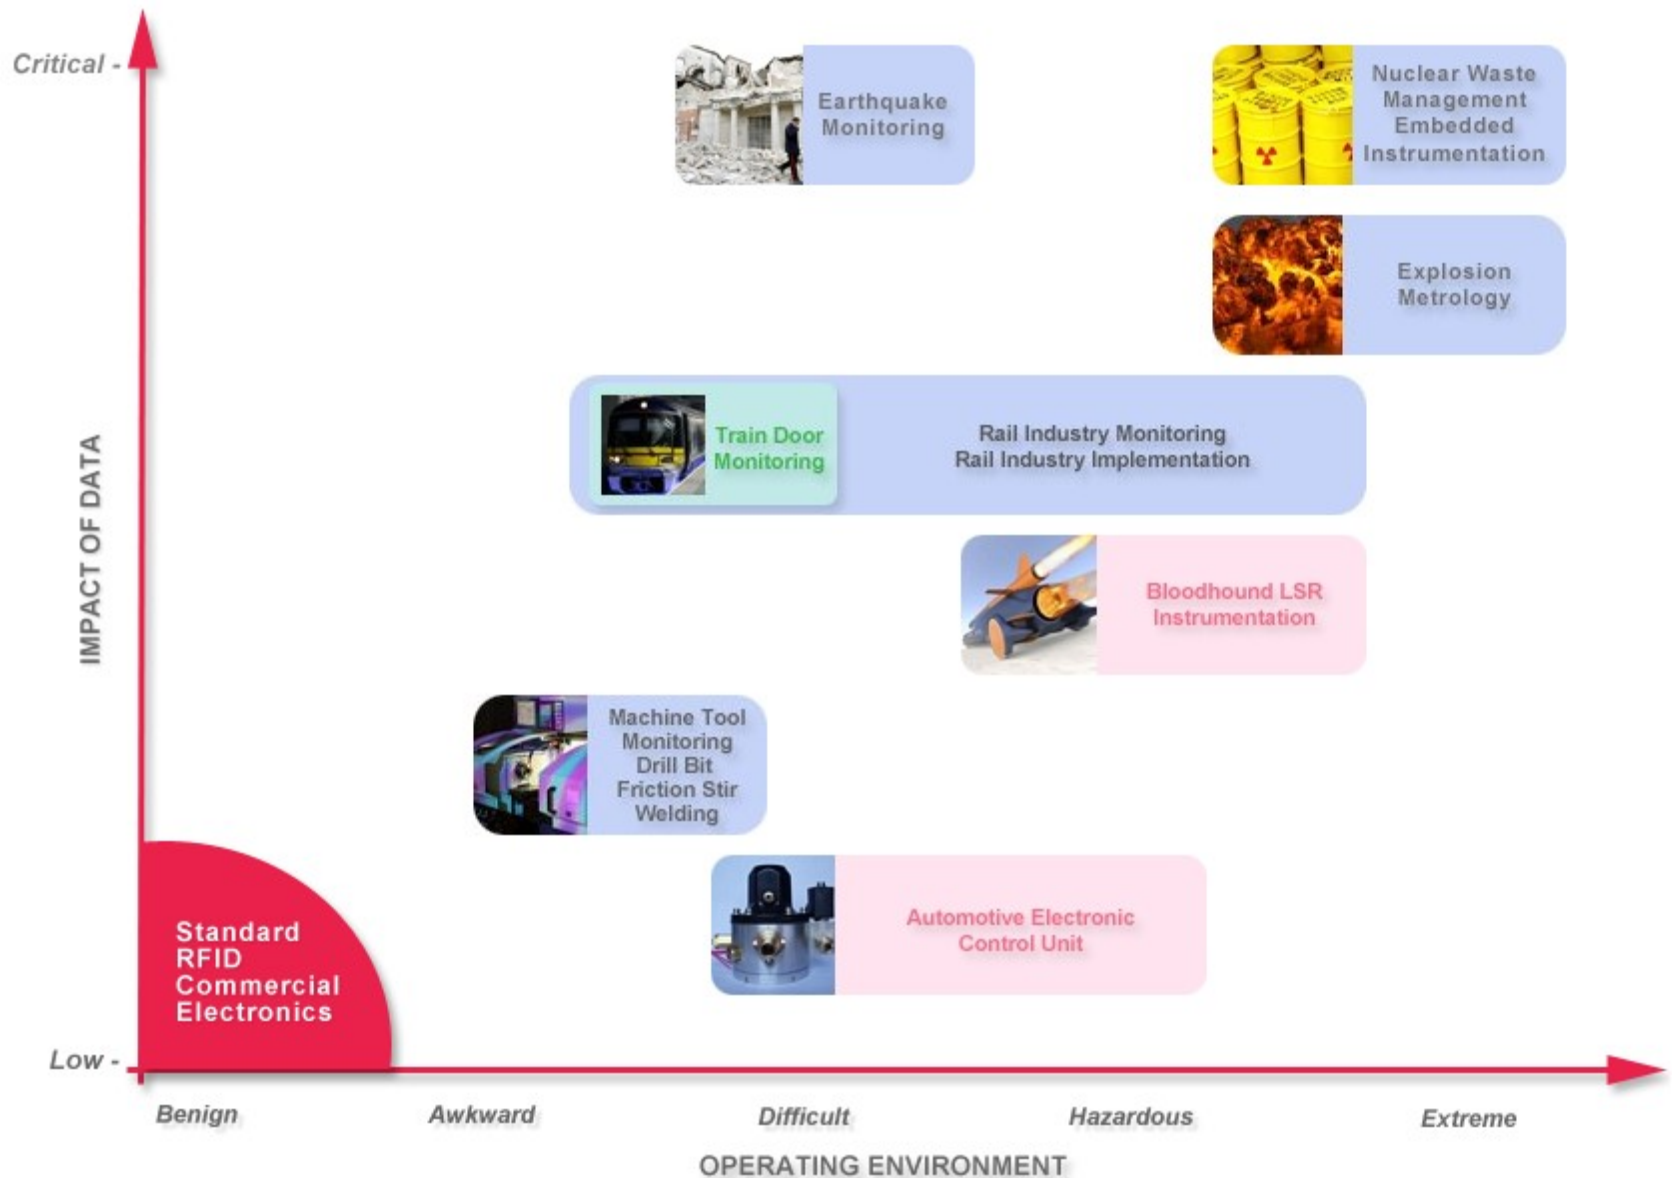

Instrumental Space

Key

-  Systems which use our core technology i.e. Instrumental Inductively coupled telemetry system including reader and tag - (Sensing)
-  Automotive, including Electronic Control Units (ECU's) etc.
-  Systems which use an Instrumental reader with industry standard tags - (Sensing)